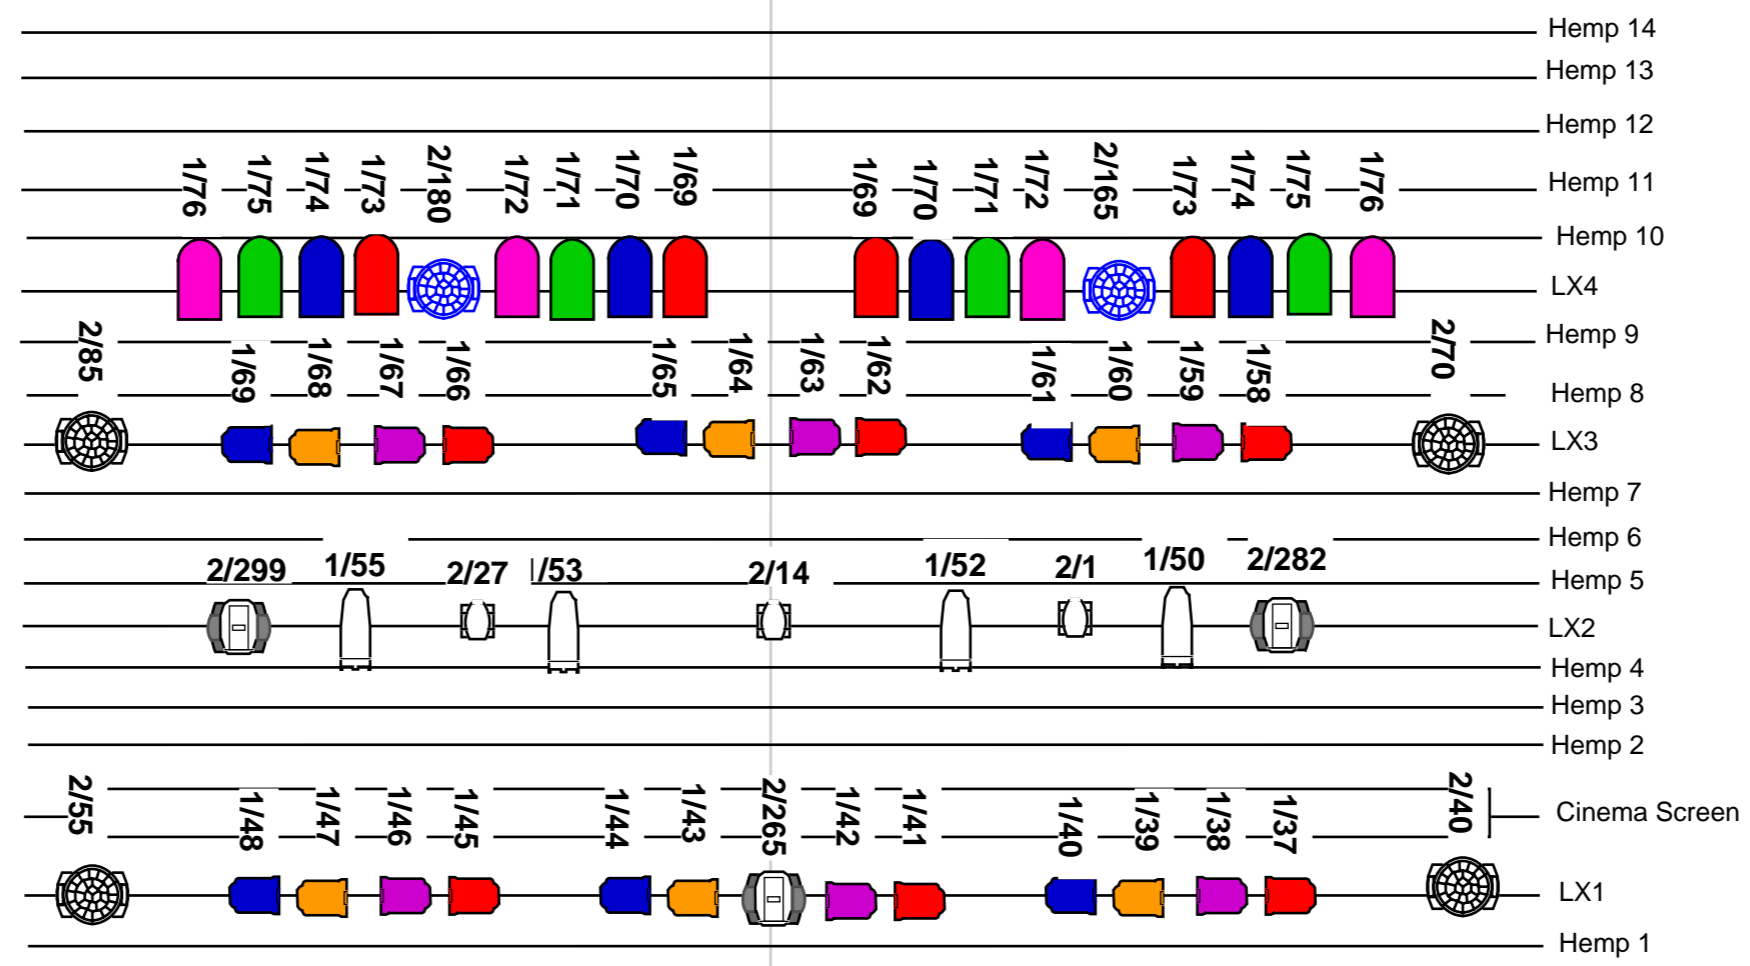

Landmark Theatre - Ilfracombe
 Show:
 Version: 4 - 02/02/2023
 Designer:

Key

-  Q Wash 560z
-  Mac 600
-  Q Spot
-  Mac 250
-  Cantata Fresnel
-  S4 Parcan
-  UV Cannon?
-  Par 64
-  Cantata 11/26
-  Cantata 26/44
-  Profile
-  Follow Spot

Bridge Walkway

Circle

Bridge Lower

Bridge Higher

Cinema Screen