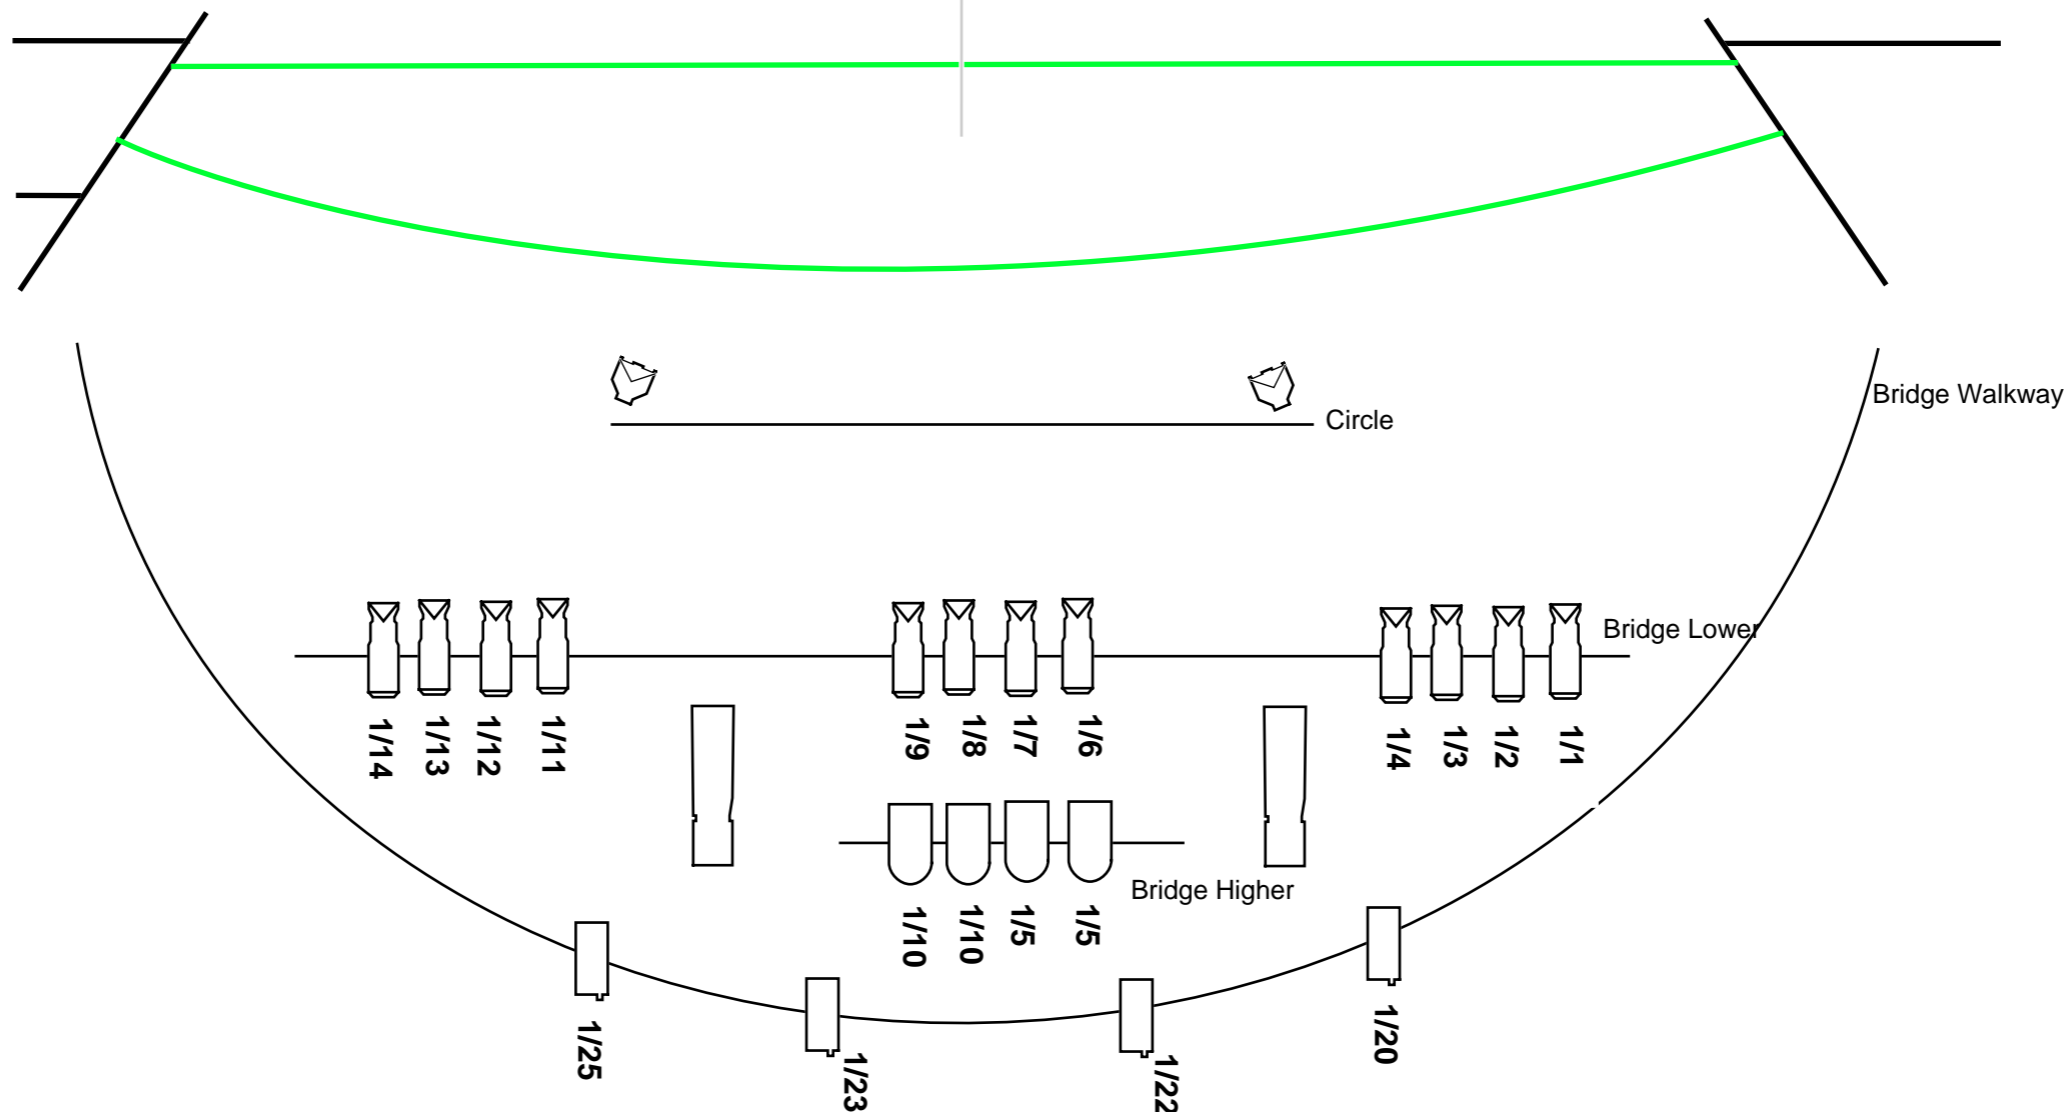

Landmark Theatre - Ilfracombe
 Show:
 Version: 4 - 02/02/2023
 Designer:

Key

-  Q Wash 560z
-  Mac 600
-  Q Spot
-  Mac 250
-  Cantata Fresnel
-  S4 Parcan
-  UV Cannon?
-  Par 64
-  Cantata 11/26
-  Cantata 26/44
-  Profile
-  Follow Spot

Bridge Walkway

Circle

Bridge Lower

Bridge Higher

Cinema Screen